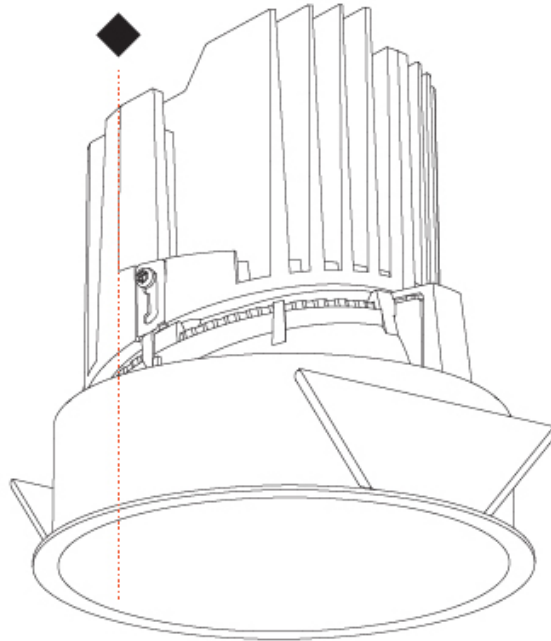

BIONIQ ROUND DEEP RECESSED

A35287-

PROJECT

TYPE

SPECIFIER

QUANTITY

DATE

A