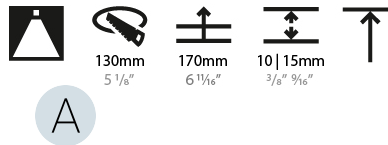

PHYSICAL

Shape: Round
Diameter (mm): 139
Diameter (in): 5 1/2
Height (mm): 151
Height (in): 5 15/16
Ceiling Thickness (mm): 10 / 12.5 / 15
Ceiling Thickness (in): 3/8 or 1/2 or 9/16
Min. Recessing Depth (mm): 170
Min. Recessing Depth (in): 6 11/16
Light Distribution: Downlight
Weight (kg): 0.946
Weight (lbs): 2.09
Fixture Finish: SSR / BKV / CWI / CRY / HAB / LAG / UFT / ITA / RUA / RUR / MIC / FTG / MYG / TWT / LOD / PUS / FRO / FUP / KIA / POP / BLS / SPG / MEY / GOH / GUM / CHC / COM / ABZ / JAG / OBR / MOS / ROR
Fixture Material: Aluminum Die Cast
Cut-out Measurements: 130mm / 5 1/8"

ELECTRICAL

Lamp Type: LED (Zhaga Standard)
Input Wattage (W): 13.2 / 16.5
Total Output Wattage (W): 12 / 14
Dimming: Tri-Mode (Non-Dimming and Phase Dimming (120Vac only) and 0-10V Dimming)
Driver Included: No
Driver Location: Recessed Housing
Driver Type: Constant Current - Universal
Driver Class: Class 2
Housing: See components
Input Voltage (V): 120 - 277
Constant Current (MA): 350

LED

Number of LEDs: 1
Color Temperature (°K): 2700 / 3000 / 3500 / 4000
Max. Delivered Lumen (lm): 810 / 900 / 970 / 990
Nominal Lumen (lm): 960 / 1070 / 1156 / 1180
CRI: >90 CRI
Efficiency (%): 0.905
Lamp Life (hrs): 50000

OPTICAL

Reflector: 10

RATINGS AND CERTIFICATIONS

Certified By: Certified for North American Standards
IP rating: IP54